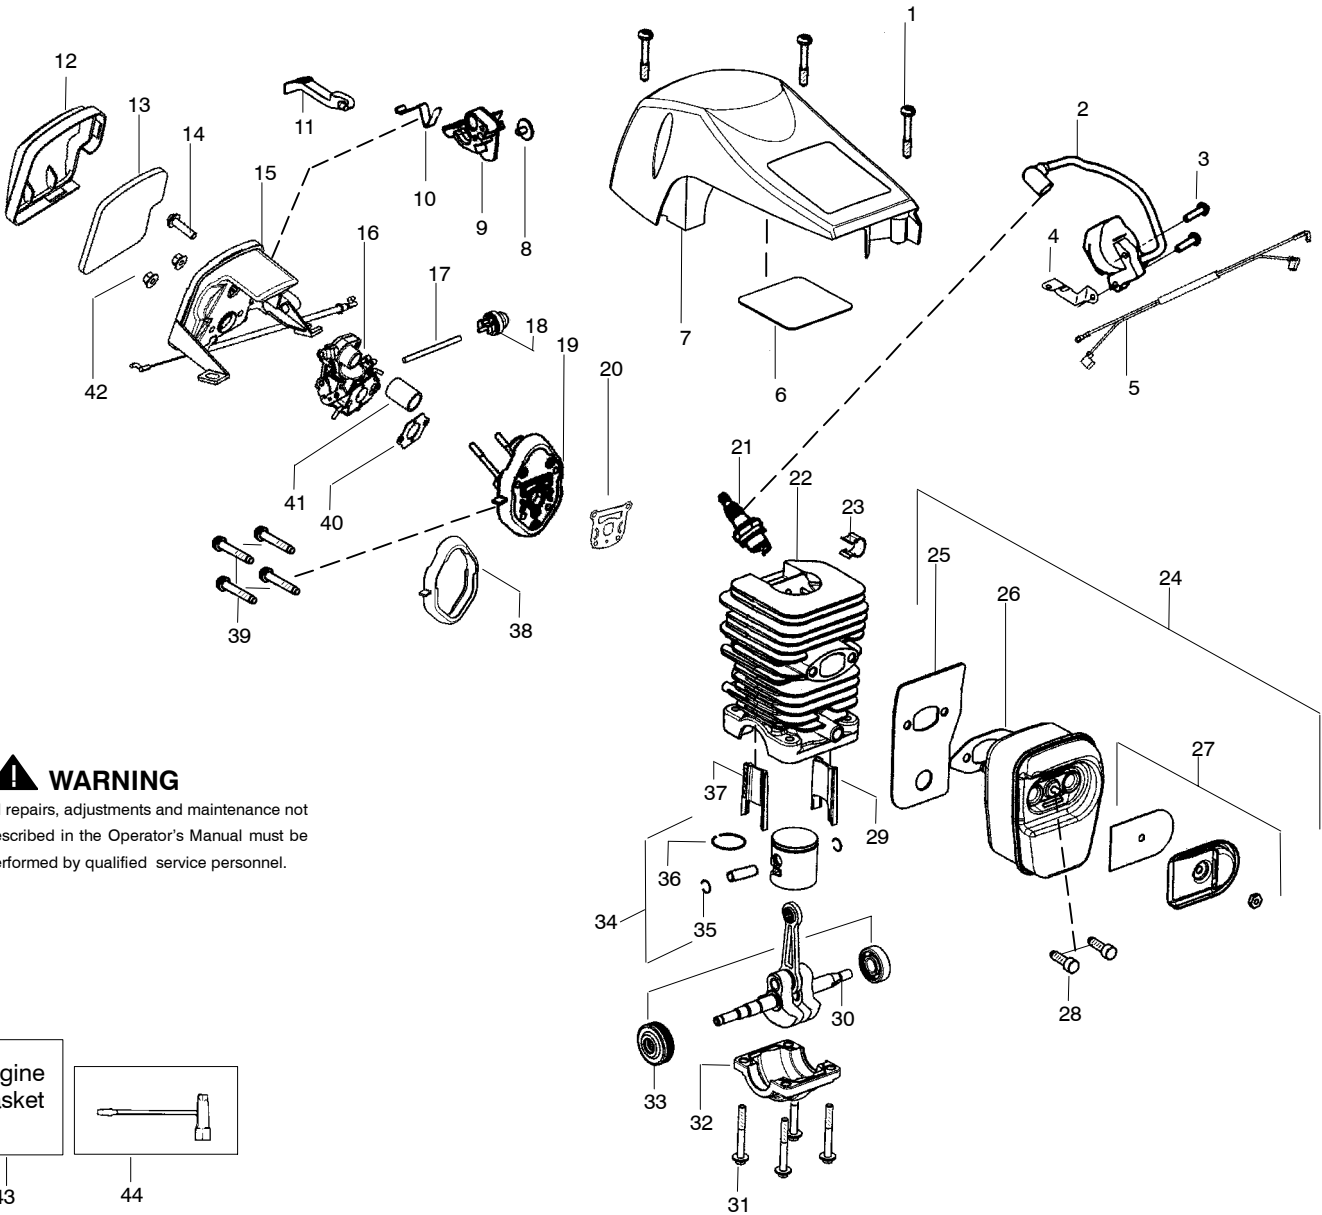

⚠ WARNING
All repairs, adjustments and maintenance not described in the Operator's Manual must be performed by qualified service personnel.

Ref.	Part No.	Description	Ref.	Part No.	Description	Ref.	Part No.	Description
1.	530016153	Screw	19.	530071889	Kit-Carb. Adaptor (Incl. # 20,38,41)	37.	545015401	Insert-Right (gray)Cyl.
2.	545115801	Module-Ignition	20.	530071894	Gasket-cyl. (kit)	38.	530071894	Seal-Adaptor (kit)
3.	530016432	Screw	21.	952030150	Accy-Spark Plug (RCJ-7Y)	39.	530016426	Screw
4.	530058661	Strap-Ground	22.	530071884	Kit-Cylinder (Incl. 29,37)	40.	530071894	Gasket-Carb. (kit)
5.	530057943	Assy-Wire Harness	23.	530016136	Clip-High Tension Lead	41.	530057926	Tube-Intake
6.	530055698	Reflector-Tape	24.	545081801	Kit-Muffler (Incl. 25,26,27,28)	42.	530016101	Nut-Carb.
7.	530057872	Shield-Cylinder(Incl.1,6)	25.	530057942	Backplate-Muffler	43.	530071894	Kit-Gasket (Incl. 20,26,38,40)
8.	530016080	Screw	26.	530071894	Gasket-Muffler (kit)	44.	530031135	Scrench
9.	530057891	Lever-Ignition Switch	27.	545081701	Kit-Spark Arrestor	Not Shown		
10.	530057908	Spring-Ignition Switch	28.	530016338	Bolt-Muffler	----		Manual-Operator
11.	530059399	Knob-Choke	29.	545015301	Insert-Left (black) Cyl.	545154193		(Scan)
12.	530059001	Cover-Air Filter	30.	530150392	Assy-Crankshaft/Rod Bolt	545154194		(Euro 1)
13.	530057869	Filter-Air	31.	530016417	Cap-Crankcase	545154195		(Euro 2)
14.	530016425	Screw	32.	530057941	Assy-Bearing/Seal	545154196		(Euro 3)
15.	545046901	Housing-Air Filter w/cable	33.	530056363	Kit-Piston (Incl. 35,36)	545154197		(Euro 4)
16.	----	Carburetor	34.	530071883	Retainer-Piston Pin	545154198		(Euro 5)
	545070601	Zama W26B (Incl. 18)	35.	530015697	Ring-Piston	545154199		(Russian)
17.	530069247	Kit-Fuel Line (Small)	36.	530038729		545154200		(Turkish)
18.	530047721	Bulb-Purge "snap-in"				545083604		Decal-CE/PCT

✓ = NEW PART NUMBER FOR THIS IPL   ★ = REFER TO THE SERVICE REFERENCE INDICATED FOR MORE INFORMATION. (LOCATED AT END OF IPL)